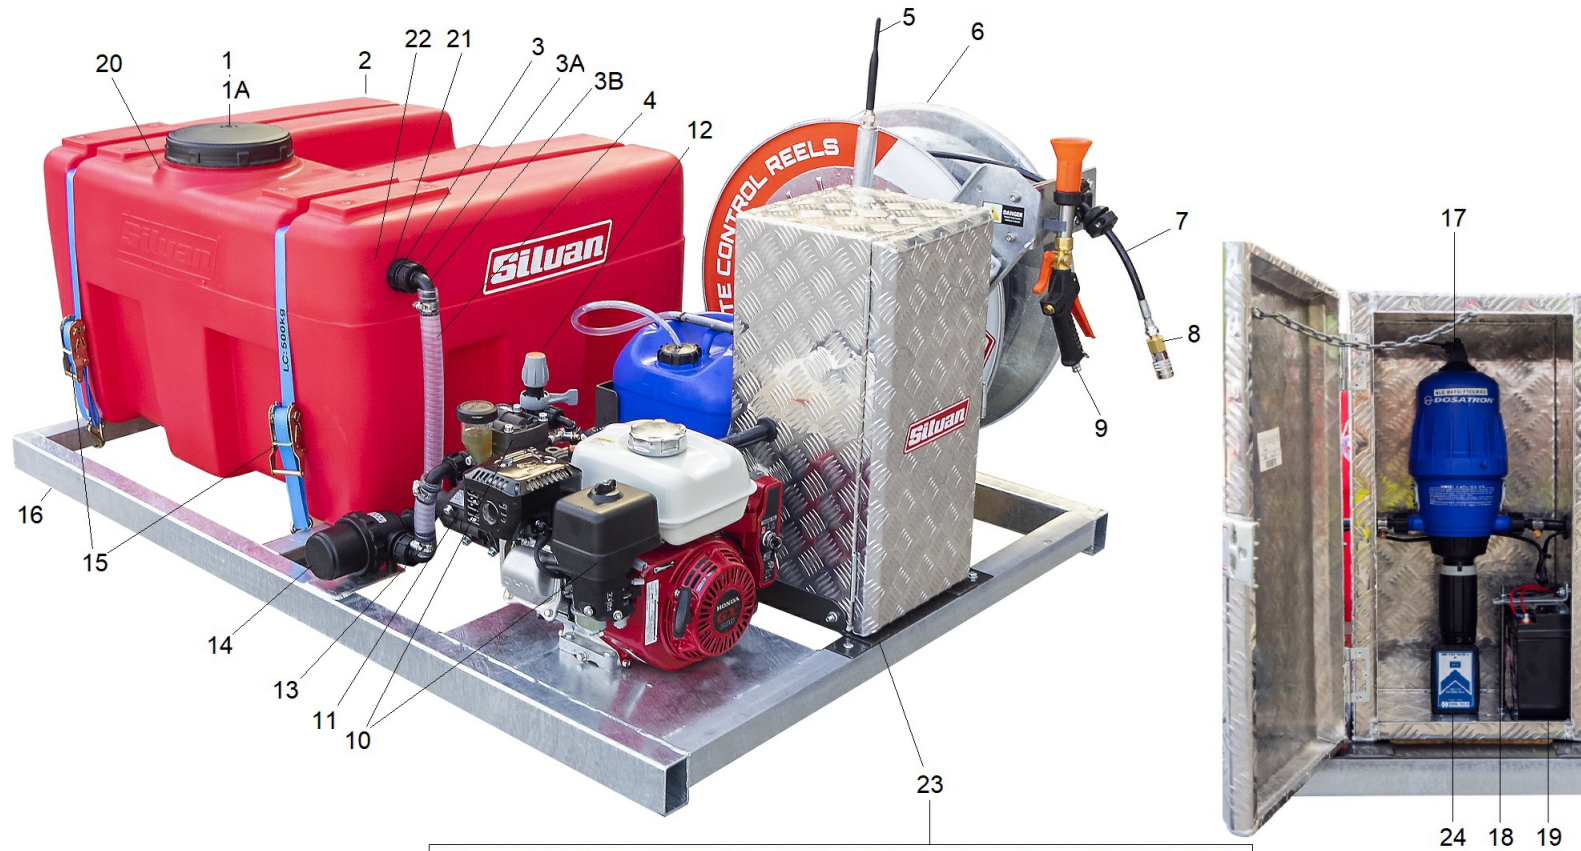

L04H4-DOSE SKID SPRAYER WITH DOSATRON INJECTOR SYSTEM

L04H4-DOSE

THIS IS FOR THE TOOLBOX AND LIQUID CONTAINER BRACKET. IT DOES NOT COME WITH THE TOOLE

24 18 19

L04H4-DOSE SKID SPRAYER WITH DOSATRON INJECTOR SYSTEM

N.	Code	Description	Qty	EAN CODE	LIST PRICE
1	G8178006	LID 240MM FEM.WITH BREATHER	1,00	9327602008823	
1A	GG00001075	O-RING LID G8178006	1,00	9327602013025	
2	425-400CS	TANK 400L CUSHMAN W SUMP	1,00	0000000344630	
3B	G8012301	ELBOW 11/4inX25MM TAIL	1,00	9327602022683	
3	G8040301	FLY NUT 11/4inBSP	1,00	9327602002005	
3A	GG00001022	O-RING 1 1/4	1,00	9327602115439	
4	186-25A	HOSE 25MM WIRE/REINF SUCTION	0,00	9327602025417	
5	147-981711004	ANTENNA	1,00	9327602323780	
6	147R	REMOTE REEL 12V BARE RIGHT HAND SIDE	1,00	9337027046676	
7	186-12B-100	TUBE 1/2in BLK NYLON FLEXIBLE	1,00	9327602172661	
8	474-054	ADAPTOR FM 1/2X1/4 BSP BR	0,00	9327602011373	
9	401-26BR	SPRAY GUN TURBO400 C/W SWIVEL	1,00	9327602017290	
10	LBA-42E	MOTORISED APS41 GX160 HONDA ELECTRIC START	0,00	9327602334953	
11	CAPS41	PUMP-APS41 NO C/VALVE SPLINED SHAFT	0,00	9327602020764	
12	C1204-457	VALVE/CONT.2 O/L ATT.APS31/41	1,00	9327602128897	
13	187-HS12	HOSE CLAMP SUIT20MM HOSE	4,00	9327602054714	
14	G8074007	FILTER SUCTION 1-1/4in 32M	1,00	9327602014046	
15	ST02	STRAP 1IN X 4.5M RATCHET 2 HOOKS	0,00	9327602021693	
16	448-94	FRAME SLED 400L SQUAT	0,00	0000000345286	
17	D3RE2	DOSATRON D3RE2	0,00	9327602335066	

L04H4-DOSE SKID SPRAYER WITH DOSATRON INJECTOR SYSTEM

N.	Code	Description	Qty	EAN CODE	LIST PRICE
18	D448-270		1,00	9327602336513	
19	BAT3	BATTERY 12V 17AH	1,00	9327602019782	
20	G8147002	STRAINER 255MM	1,00	9327602042056	
21	G8056301	NIPPLE 11/4in BSP	1,00	9327602041295	
22	G8042301	NUT LOCK 11/4inBSP	1,00	9327602015852	
23	ZZ448-260		1,00	9327602336353	
24	147R-02	REMOTE CONTROLLER ONLY	1,00	9327602319479	
L04H4-DOSE	L04H4-DOSE	SKID 400L-HONDA APS41-REMOTE REEL 100M DOSATRON	1,00	9327602335516	