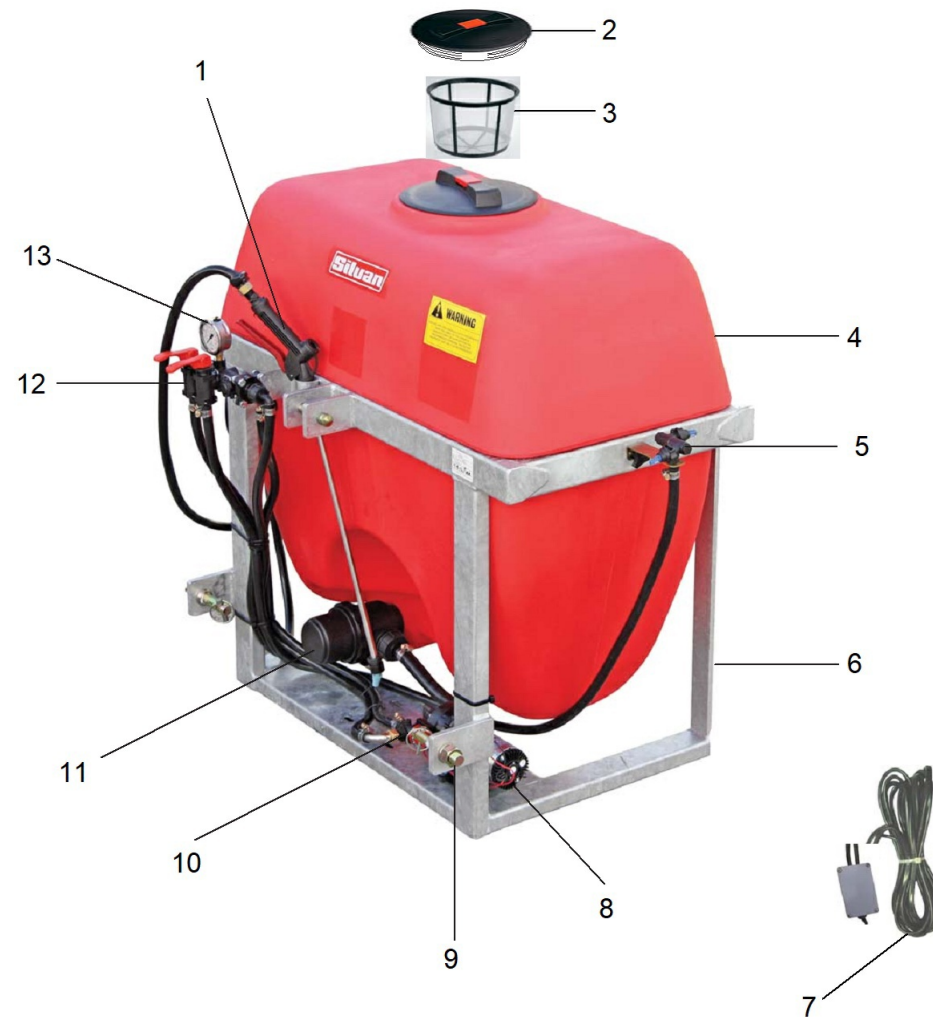

300L TRAYLINK 12V K03A

**300L LINKAGE
TRAYLINK
12V SPRAYER**

Part No.

K03A

300L TRAYLINK 12V K03A

N.	Code	Description	Qty	EAN CODE
1	410-45	***SPOTJET GUN -UNPACKAGED	1,00	9327602218956
2	G8146002	LID TANK 255MM LABRYNTH MALE THREAD	1,00	9327602005198
3	G8147002	STRAINER 255MM	1,00	9327602042056
4	431-0300	TANK-300L TPL POLY	1,00	9327602185364
5	M99-76	BOOMLESS NOZ KIT TPL 2 JET XT020	1,00	9327602187658
6	ZZ448-04B	FRAME 300L & 400L TPL BUDGET	1,00	0000000333078
7	118-452	CTRL BOX & LOOM ATV SPREADER	1,00	9327602031067
8	DDP-550	PUMP 5503 AQUATEC 20L/M 60PSI	1,00	9327602219724
9	103-B200	LINKAGE PIN CAT 1	1,00	9327602139862
10	9620522	PRESSURE REG 5D FAST COUPLE	1,00	9337027010318
11	G8081001	FILTER SUC 50M 1 1/2in (20mm IN) NO STOP VALVE	1,00	9327602214293
12	461020	2 SECTION MANUAL VALVE ASSY	1,00	0000000329989
13	JA-1809004	GAUGE PRESS B/E 63MM 800KPA/115PSI	1,00	9327602110083