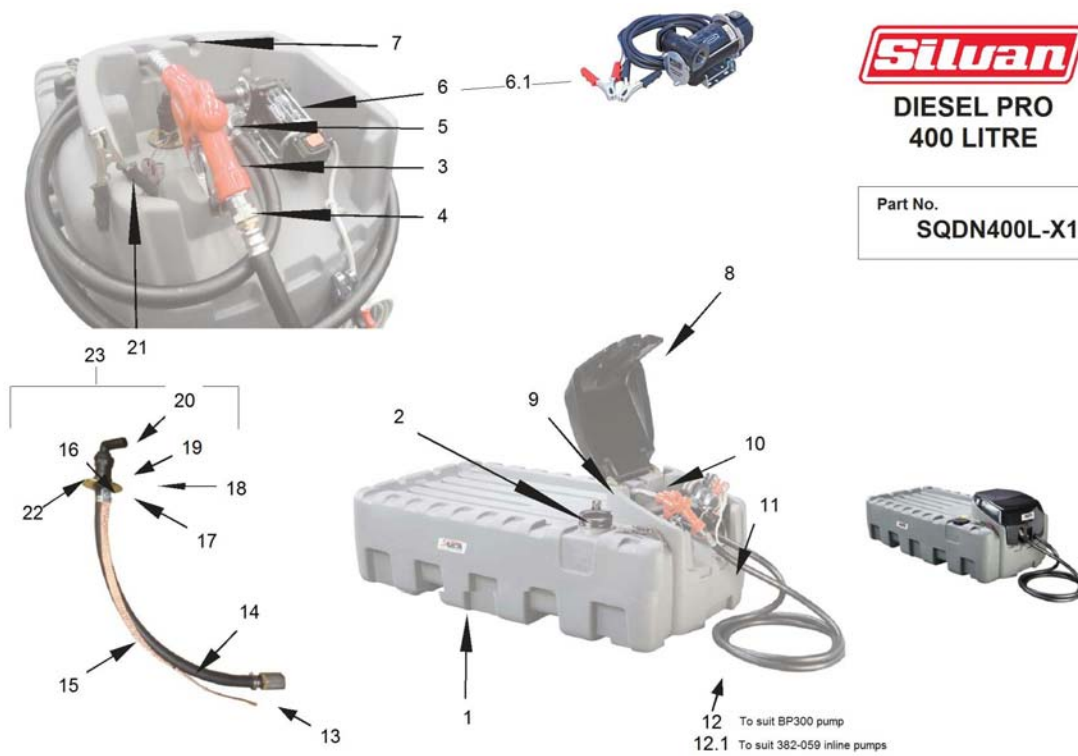

400L DIESELPRO

**DIESEL PRO
400 LITRE**

Part No.
SQDN400L-X1

		Code	Description	Qty	Note	EAN CODE
1		430-0400H	TANK 400L DIESELPRO	1,00		0000000307659
2		06792504	LID LOCKABLE MALE D103MM	1,00		9327602300521
3		PF01	AUTOMATIC DIESEL GUN	0,00		9327602019218
4		PF01-SW	SWIVEL SUIT PF01 3/4MF	0,00		9327602174443
5		F16173000	CURVED 19mm TAIL BP3000	1,00		9327602309821

6		F00342030	BP3000 BARE PUMP	1,00	0000000330756
6.1		382-059	PUMP 12V PUISTI BP3000 INLINE	1,00	USED ON LATER MODELS 9337027042517 SQDN400L-Z1
7		G8208000	VALVE BREATHER SGL LOCKNUT	1,00	9327602040366
8		425-112	COVER DIESEL PRO.	0,00	0000000332705
9		454-297	BKT-HINGE LHS DIESELPRO COVER	0,00	0000000332675
10		454-298	BKT-HINGE RHS DIESELPRO COVER	0,00	0000000332668
11		454-299	BKT-LATCH DIESELPRO COVER	0,00	0000000332651
12		F1667000	HOSE 5M W/3/4 BP3000 HOSETAIL	5,00	0000000330763
12.1		382-093	DIESEL HOSE 5M 3/4BSPM - 3/4BSPM	1,00	USED ON LATER SQDN400L-Z1 MODELS, DIFFERNT HOSE ENDS TO CATER FOR LATER PUMP 9327602325883
13		PF0225-23	FILTER SUCTION SS	1,00	9327602027053
14		PF0225-33	HOSE-3/4in EXTRA DIESEL	800,00	9327602029385
15		ASPAKLOOM4	EARTHING STRAP INTERNAL	1,00	0000000322041
16		G8001203	ADAPT HSE 3/4inBSPMX19MM Tin	1,00	9327602026087
17		454-292	GASKET NITRILE DIESEL SUCTION	0,00	0000000331364
18		G40015N	GASKET NITRILE 39.5X25.4X3mm	0,00	9327602029590
19		2302030	SOCKET 3/4in FEMALE	0,00	9327602161214
20		1132320	ELBOW 3/4IN BSPMX19MM TAIL	0,00	9327602126244
21		ASPAKLOOM5	EARTHING LEAD EXTERNAL	1,00	0000000322034
22		454-294	DIESEL 3/4inFITTING PLATE	1,00	0000000331388
23		ASHOSESQDL-1	ASSY SUCTION HOSE SQDN200L-X1 SQDN400L-X1	1,00	COMPLETE HOSE ASSY 0000000339377