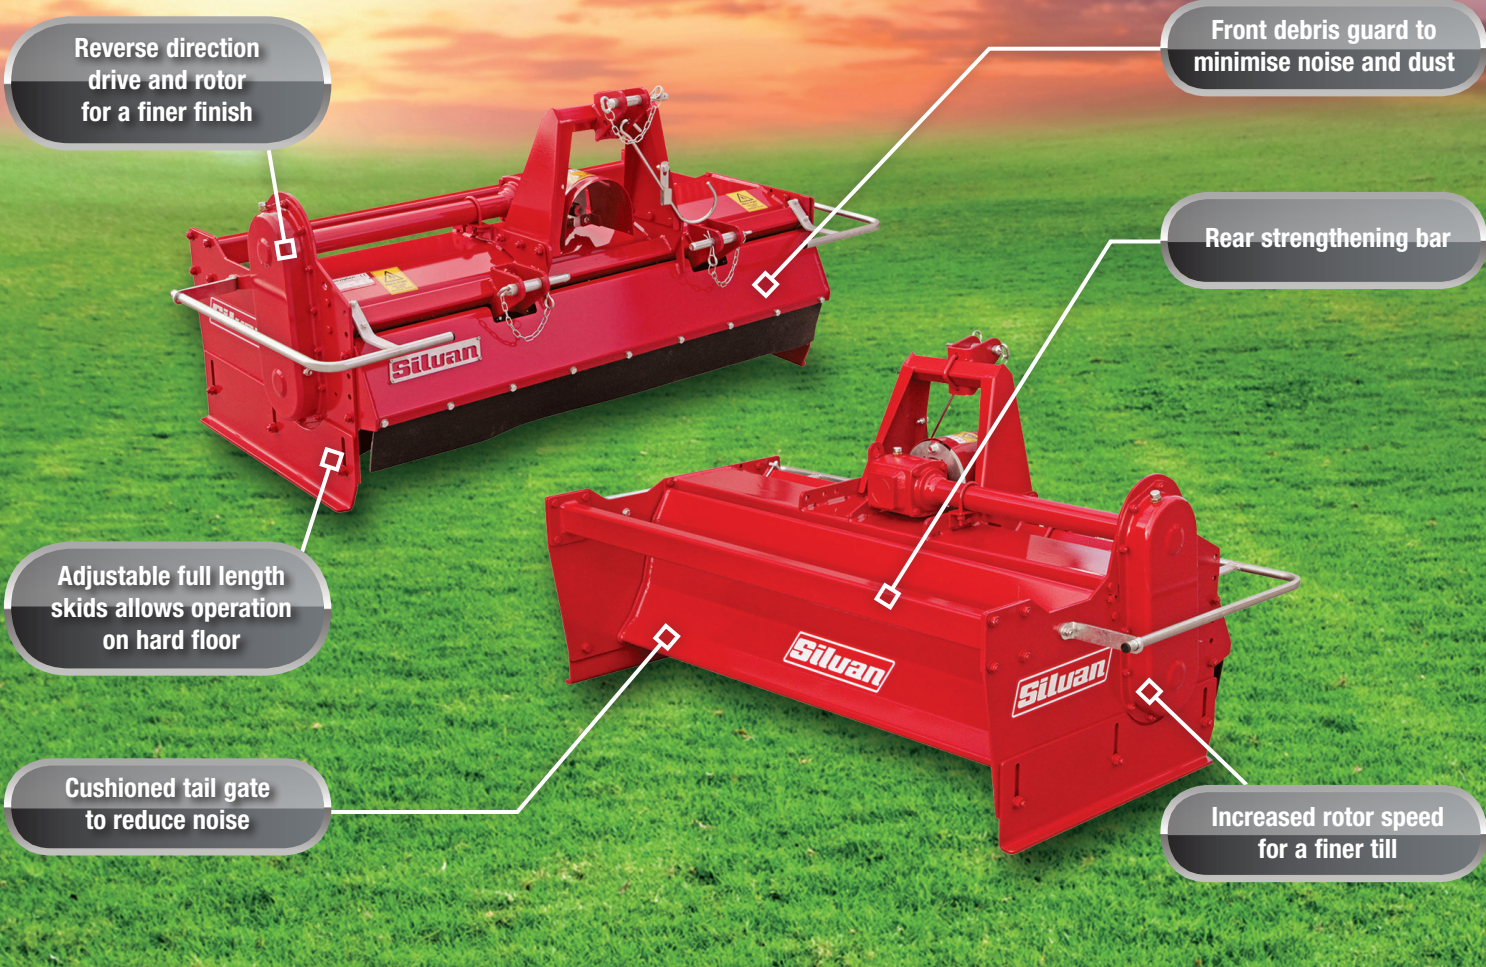

SILVAN PLR ROTARY HOE

Following the introduction of new animal welfare regulations relating to the poultry industry, Silvan have specifically developed the Silvan Poultry Litter Rejuvenator (PLR) Rotary Hoe.

This machine is designed to till the floor material in order to break up the large clods and aerate the material, improving animal health and increasing productivity.

Silvan has customised the PLR Rotary Hoe with features such as:

- The reverse rotation rotor with increased speed for an effective till
- Front and rear debris guards to minimise noise and dust
- Adjustable full length skids for accurate height control

MODEL	TRACTOR RANGE	WORKING WIDTH	TOTAL WIDTH	WEIGHT	ROTOR SPEED	NUMBER OF BLADES	CAT	LIST PRICE (EXCL. GST)	RRP (INC. GST)
B40F-145RR	22 - 40 HP	1420mm	1620mm	240kg	306 rpm	28	1 / II	\$7,200	\$7,920
B40F-165RR	30 - 40 HP	1620mm	1820mm	260kg	306 rpm	32	1 / II	\$7,400	\$8,140