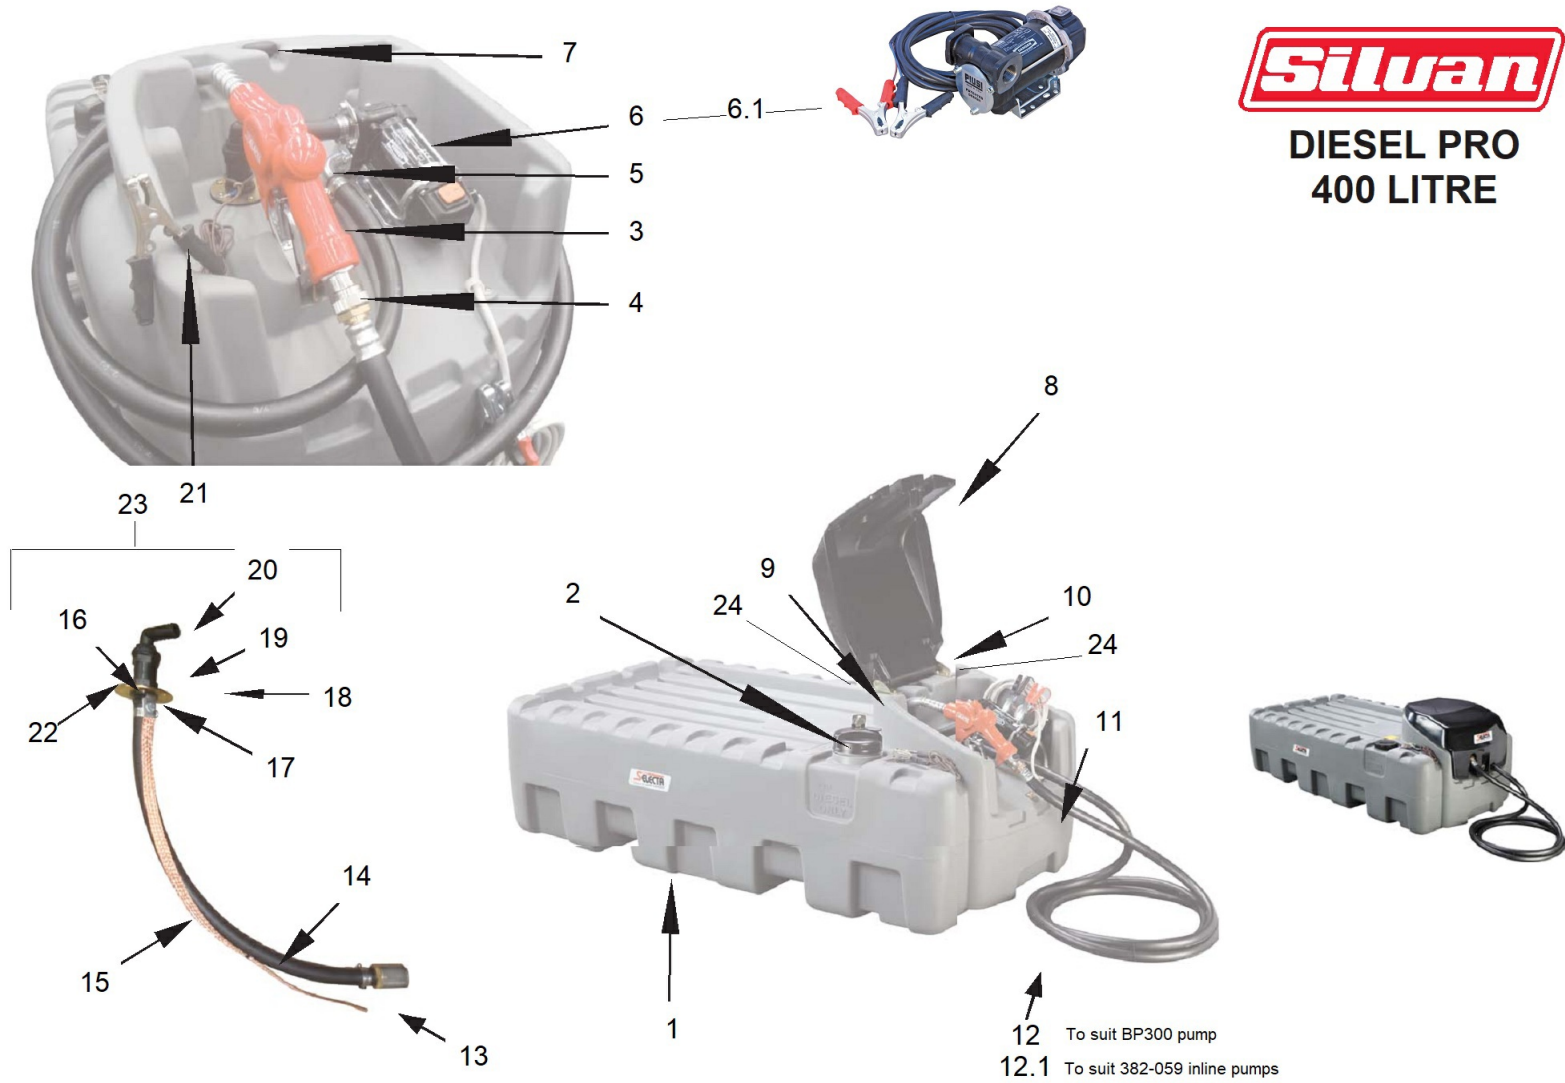

400L DIESELPRO SQDN400L-X1 & SQDN400L-Z1

400L DIESELPRO SQDN400L-X1 & SQDN400L-Z1

N.	Code	Description	Qty	Note	EAN CODE
1	430-0400H	TANK 400L DIESELPRO	1,00		0000000307659
2	06792504	LID LOCKABLE MALE D103MM	1,00		9327602300521
3	PF01	AUTOMATIC DIESEL GUN	0,00		9327602019218
4	PF01-SW	SWIVEL SUIT PF01 3/4MF	0,00		9327602174443
5	F16173000	CURVED 19mm TAIL BP3000	1,00		9327602309821
6	F00342030	BP3000 BARE PUMP	1,00		0000000330756
6.1	382-059	PUMP 12V PUISI BP3000 INLINE	1,00	USED ON LATER MODELS SQDN400L-Z1	9337027042517
7	G8208000	VALVE BREATHER SGL LOCKNUT	1,00		9327602040366
8	425-112	COVER DIESEL PRO.	0,00		0000000332705
9	454-297	BKT-HINGE LHS DIESELPRO COVER	0,00		0000000332675
10	454-298	BKT-HINGE RHS DIESELPRO COVER	0,00		0000000332668
11	454-299	BKT-LATCH DIESELPRO COVER	0,00		0000000332651
12	F1667000	HOSE 5M W/3/4 BP3000 HOSETAIL	5,00		0000000330763
12.1	382-093	DIESEL HOSE 5M 3/4BSPM - 3/4BSPM	1,00	USED ON LATER SQDN400L-Z1 MODELS, DIFFERNT HOSE ENDS TO CATER FOR LATER PUMP	9327602325883
13	PF0225-23	FILTER SUCTION SS	1,00		9327602027053
14	PF0225-33	HOSE- 3/4in EXTRA DIESEL	800,00		9327602029385
15	ASPAKLOOM4	EARTHING STRAP INTERNAL	1,00		0000000322041
16	G8001203	ADAPT HSE 3/4inBSPMX19MM Tin	1,00		9327602026087
17	454-292	GASKET NITRILE DIESEL SUCTION	0,00		0000000331364
18	G40015N	GASKET NITRILE 39.5X25.4X3mm	0,00		9327602029590

400L DIESELPRO SQDN400L-X1 & SQDN400L-Z1

N.	Code	Description	Qty	Note	EAN CODE
19	2302030	SOCKET 3/4in FEMALE	0,00		9327602161214
20	1132320	ELBOW 3/4IN BSPMX19MM TAIL	0,00		9327602126244
21	ASPAKLOOM5	EARTHING LEAD EXTERNAL	1,00		0000000322034
22	454-294	DIESEL 3/4inFITTING PLATE	1,00		0000000331388
23	ASHOSESQDL-1	ASSY SUCTION HOSE SQDN200L-X1 SQDN400L-X1	1,00	COMPLETE HOSE ASSY	0000000339377
24	SPKHI/LO2	SCREW HI LOW 11-16X0.750IN.	1,00	SCREW FOR HINGE	9327602055629